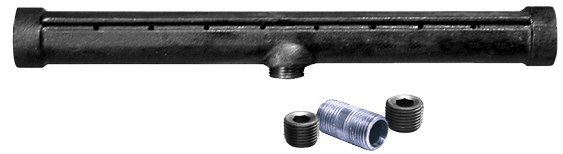

BRAXTON HARRIS CO., INC.

Log Lighters

Round Log Lighter Burner

- 1-3/4" height
- 4-1/2" wide
- Tapped 1/2" IPS in bottom and sides
- Supplied with close nipple orifice and 1/2" plug
- Removable lid

PART #	SIZE	PKG./CTN.	LIST PRICE
LLR	Natural gas	1	\$35.09
LLRLP	LP gas	1	\$35.09

"T" Log Lighter Burner

- 12-1/4" length x 1-3/8" height with 1/2" IPS connection in center and ends
- Supplied with close nipple orifice and two 1/2" plugs

PART #	SIZE	PKG./CTN.	LIST PRICE
LLTC	Natural gas	1	\$31.77
LLTCLP	LP gas	1	\$31.77

Rectangular Log Lighter Burner with Removable Lid

- 8-3/4" length x 1-1/2" height
- 1-3/4" wide
- Supplied with close nipple orifice and 1/2" plug
- Removable lid

PART #	SIZE	PKG./CTN.	LIST PRICE
LLRRL	Natural gas	1	\$27.22
LLRRLP	LP gas	1	\$27.22

Two Leg Log Lighter Burner

- 14" length x 1-3/4" height
- 2-1/4" wide
- Supplied with close nipple orifice and two 1/2" plugs
- Ledge over burner holes prevents clogging

PART #	SIZE	PKG./CTN.	LIST PRICE
LLTL	Natural gas	1	\$38.08
LLTLLP	LP gas	1	\$38.08