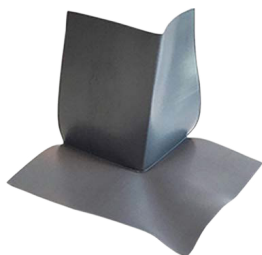

### Pre-Cut Shower Pan Membrane

- Available in 6' x 5' and 6' x 8' sizes

PART #	SIZE	LIST PRICE
PPSPL6-5	6' x 5'	\$75.23
PPSPL6-8	6' x 8'	\$122.26

### Pre-Cut Shower Pan Membrane Kits

- Available in 6' x 5' and 6' x 8' sizes
- Includes pre-cut membrane, 2 inside corners, 2 outside curb protectors

PART #	SIZE	LIST PRICE
PPSPL6-5K	6' x 5'	\$169.06
PPSPL6-8K	6' x 8'	\$211.59

### Pre-Cut Shower Pan Membrane Roll

- Available in 5' and 6' widths, 100 ft. length

PART #	SIZE	LIST PRICE
PSPL4-50	4' W x 50' L	\$700.12
PSPL5-40	5' W x 40' L	\$700.12
PSPL5-50	5' W x 50' L	\$697.50
PSPL5-100	5' W x 100' L	\$1151.00
PSPL6-50	6' W x 50' L	\$1046.53
PSPL6-100	6' W x 100' L	\$1381.21